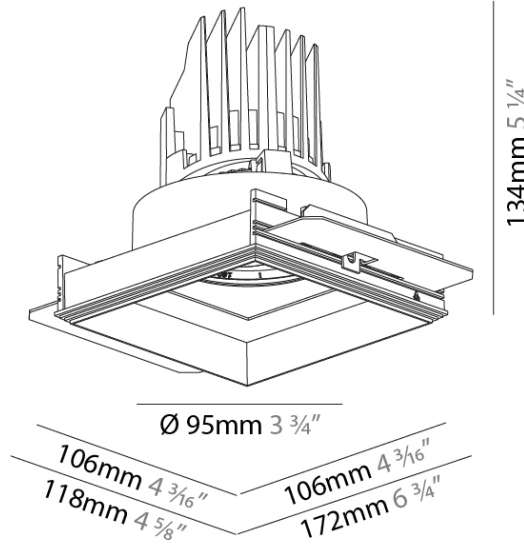

ELECTRICAL

Lamp Type: LED (Zhaga Standard)
Input Wattage (W): 13.2 / 16.5
Total Output Wattage (W): 12.1 / 14.7
[Dimming: Tri-Mode (Non-Dimming and Phase Dimming (120Vac only) and 0-10V Dimming)](#)
Driver Included: No
Driver Location: Recessed Housing
Driver Type: Constant Current - Universal
Driver Class: Class 2
Housing: See components
Input Voltage (V): 120 - 277
Constant Current (MA): 350

LED

Number of LEDs: 1
[Color Temperature (°K): 2700 / 3000 / 3500 / 4000](#)
Max. Delivered Lumen (lm): 850 / 950 / 1019 / 1040
Nominal Lumen (lm): 960 / 1070 / 1156 / 1180
CRI: >90 CRI
Efficiency (%): 88.5
Lamp Life (hrs): 50000
Upon Request: RGB-W Tunable White Special Color Temperature
Special LED

OPTICAL

Reflector?: 10
Adjustability: Rotational 355°; Tilt 30°
Upon Request: Special Beam Angles

RATINGS AND CERTIFICATIONS
© 2024 Zaneen LLC, 10000 88-3382, F 416-247-9319, www.zaneen.com

Available for international specifications by adding "INT" at the end of the existing Model #. For assistance on 'custom' specifications, contact zteam@zaneen.com.
Certified by: Certified for North American Standards
In a constant effort to supply the best product, we reserve the right to change specifications or materials without notice. The most recent specification sheets are found at zaneen.com
IP rating: IP20